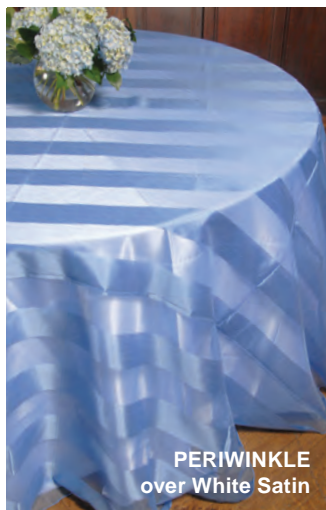

ROUND
120" & 132"

SQUARE
90" x 90"

ANTIQUÉ GOLD
over White Satin

SILVER
over White Satin

IVORY
over White Satin

PERIWINKLE
over White Satin

RUBY
over Gold Satin

Lamé