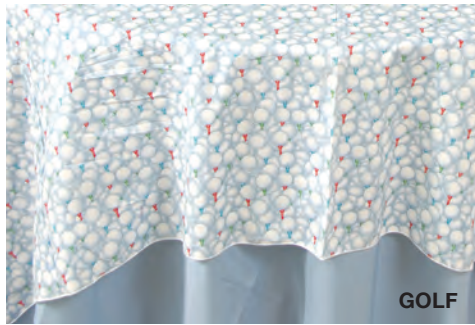

Satin Camouflage

RUNNER
(squared corners)
15" x 120"

SQUARE
90" x 90"

SPORTS

SQUARE
90" x 90"

NAPKIN*
20" x 20"

*(Baseball only)

FOOTBALL